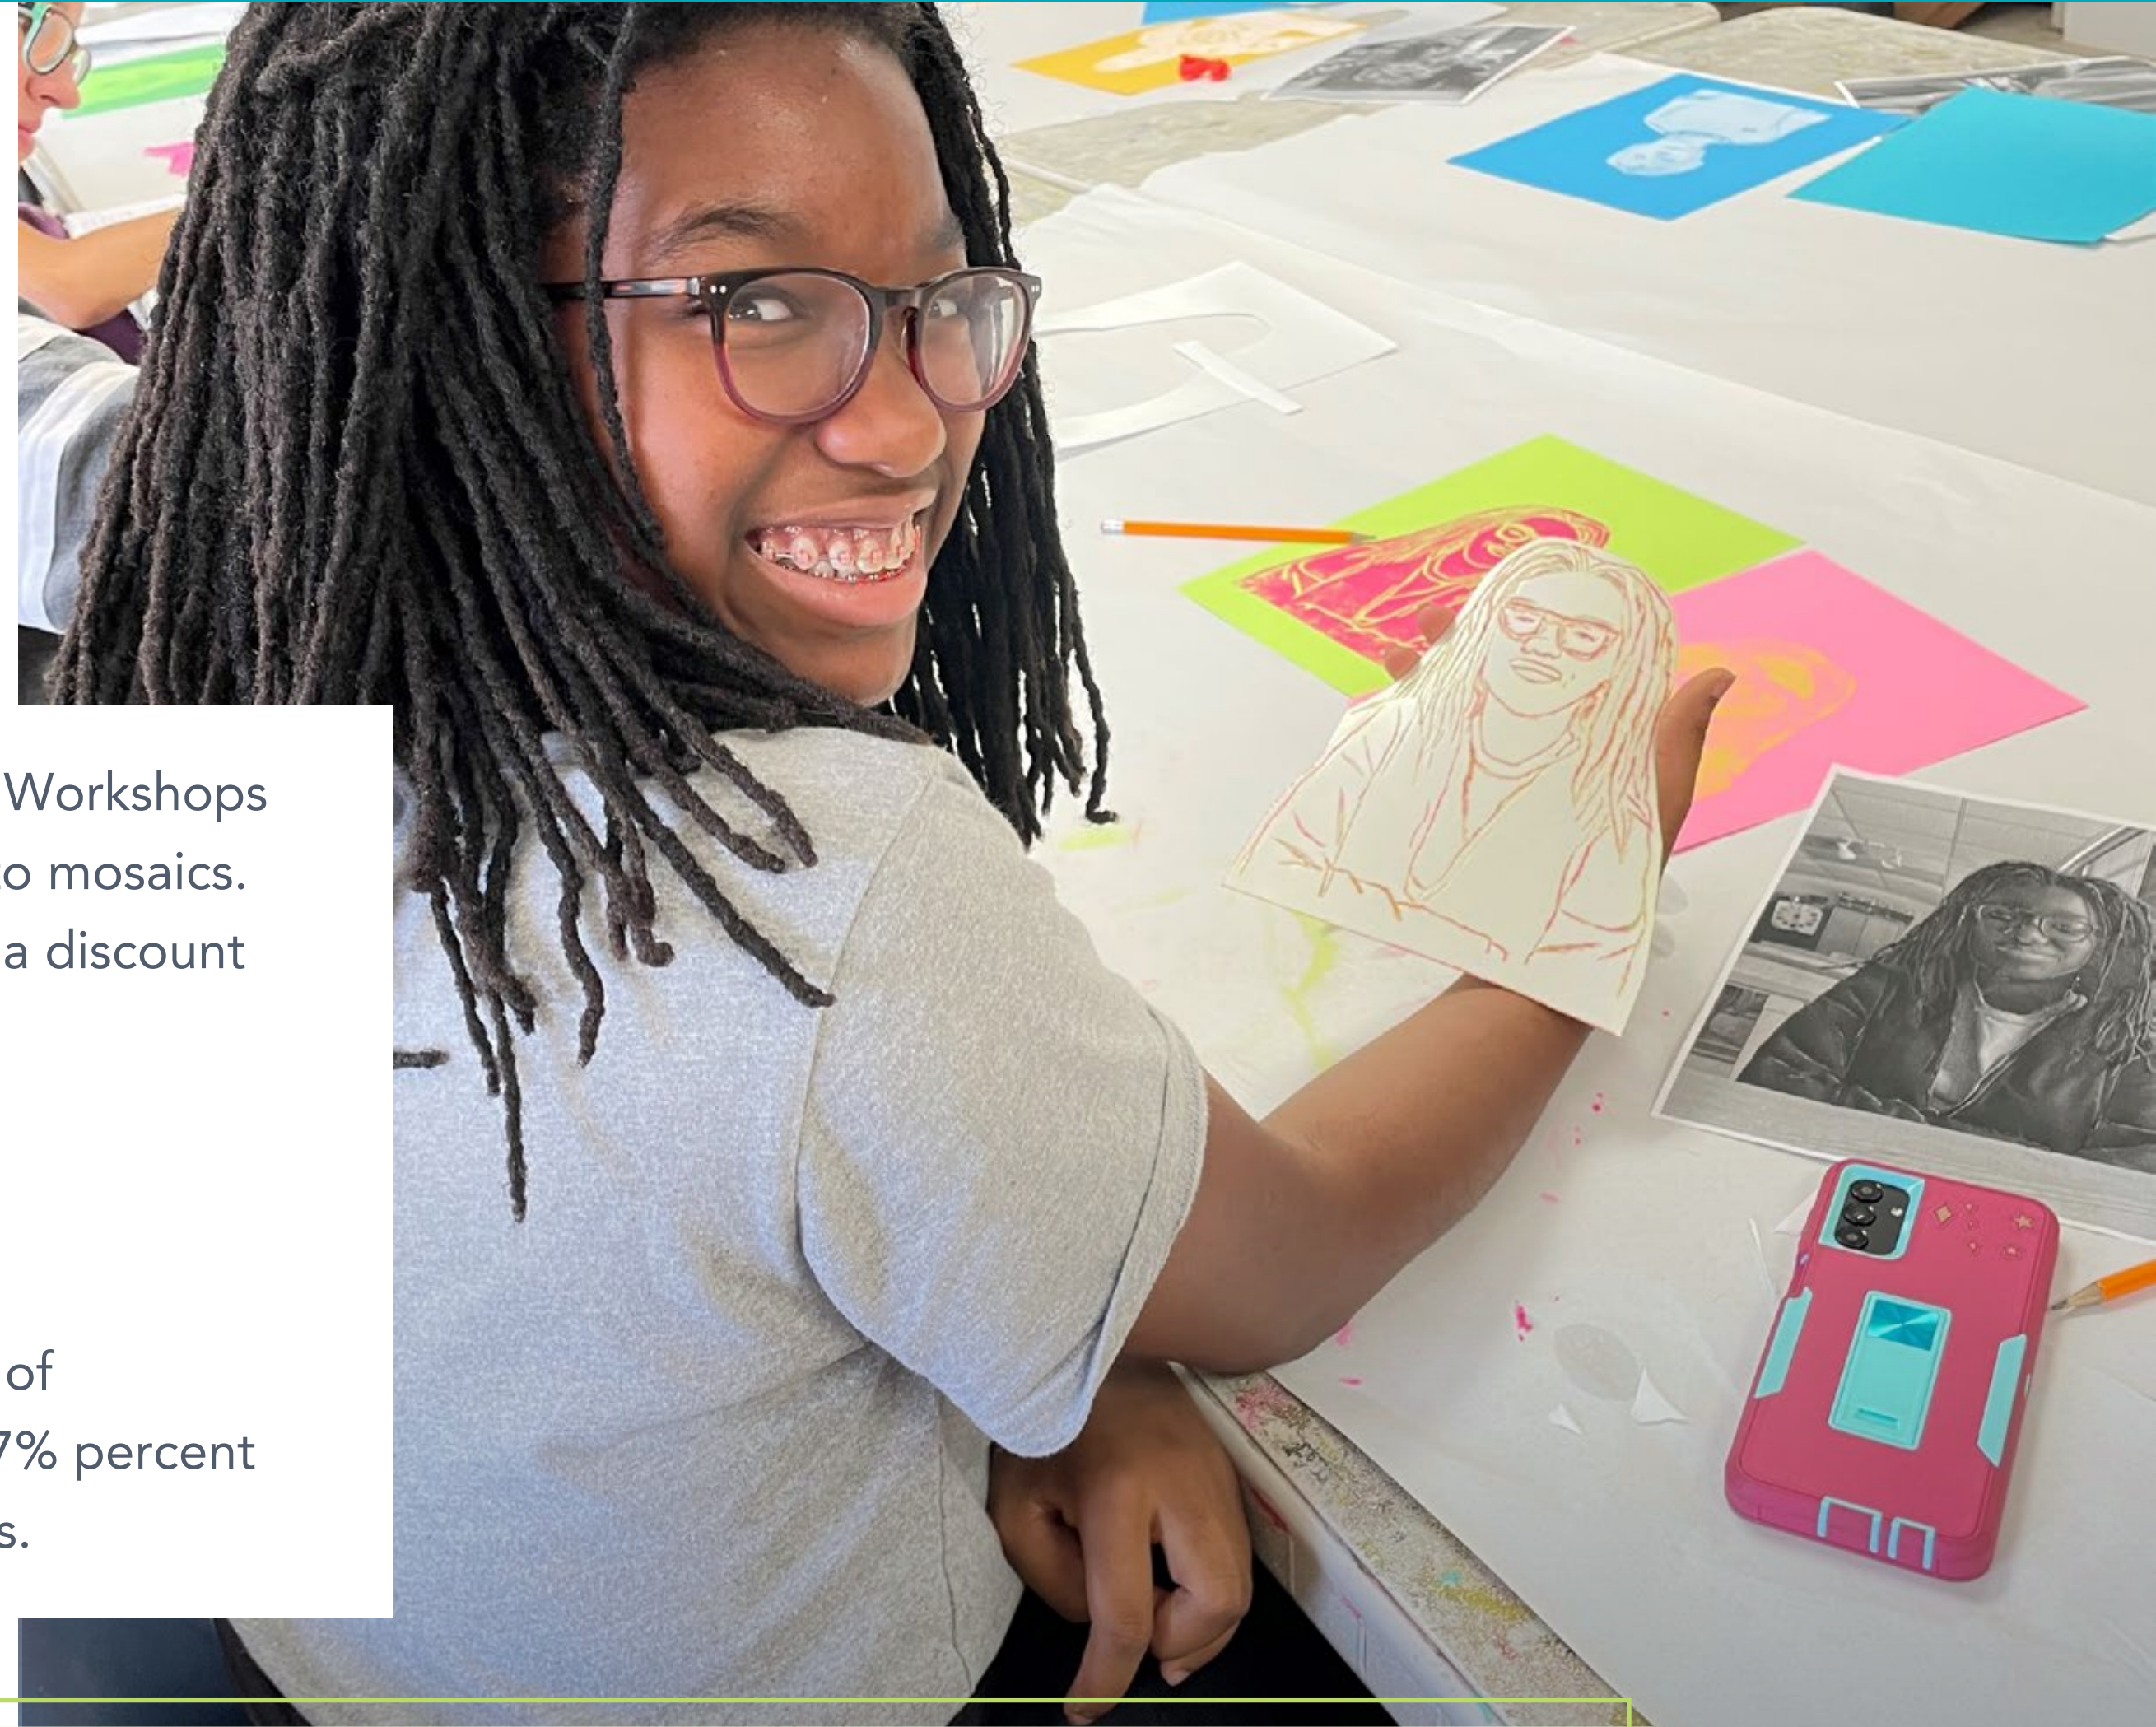

JUNE

Spruill expands its program offerings with a series of Fun & Fabulous Friday Workshops with 15 summer classes in mediums ranging from painting to jewelry, glass to mosaics. A partnership with Dunwoody Village restaurants allows students to receive a discount on food and beverage purchases before or after class.

Summer Camps begin with a total summer enrollment of 1,029 campers in 34 different youth and teen camp programs.

During the second quarter of programming, we achieved a total enrollment of 1,495 students across 180 class offerings. This represents an increase of 16.7% percent in year over year enrollment and 16.6% compared to pre-pandemic numbers.

“Amy’s knowledge and skill as well as her encouragement and support in the creation process make her classes the only place you want to be on Wednesday nights. She instills confidence and inspires her students to push their boundaries and create, create, create! The music is pretty good too.”