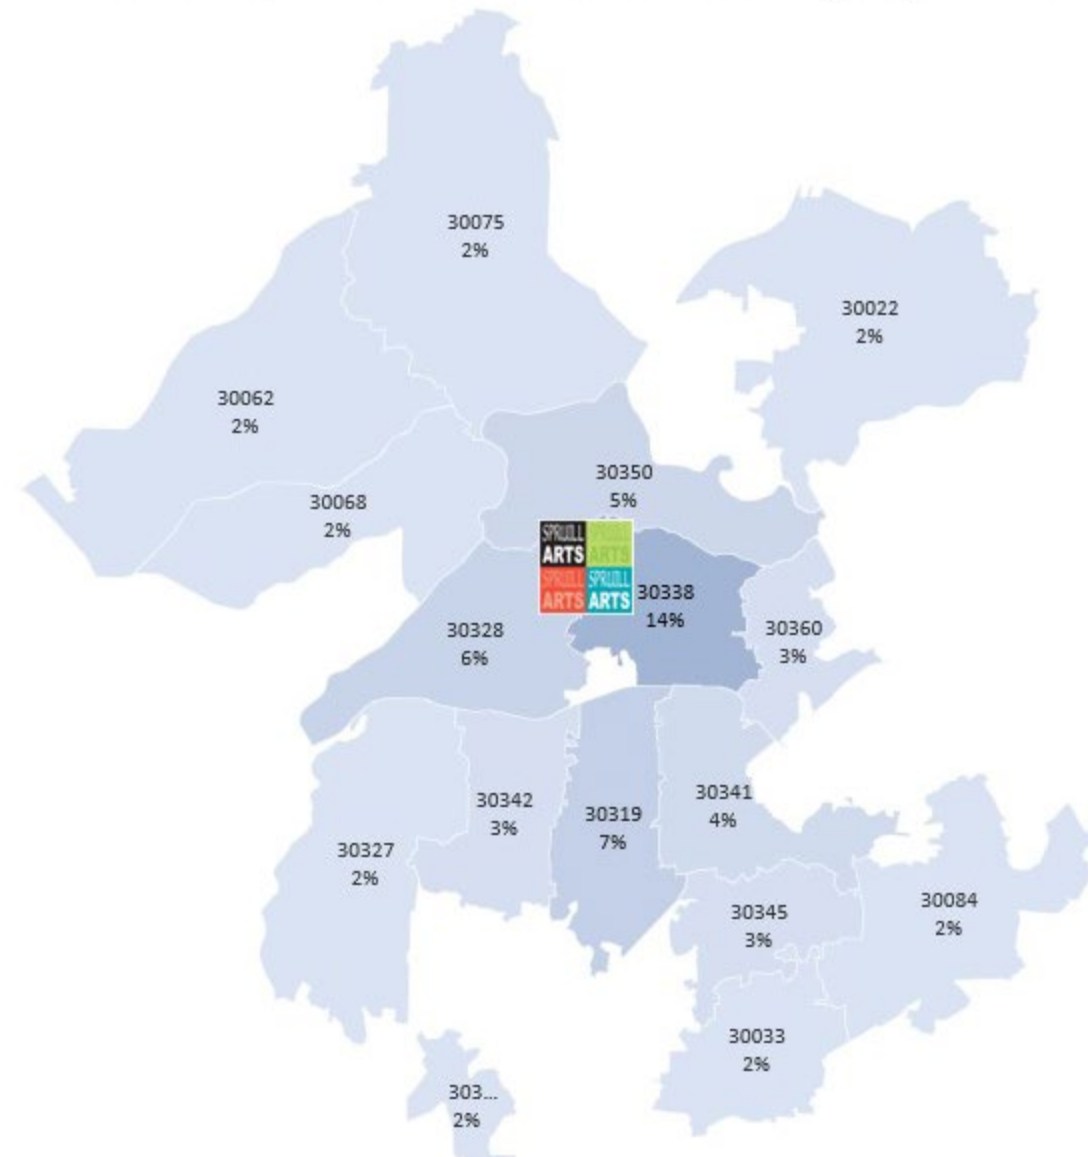

to a smaller extent throughout Georgia and beyond. Disciplines are taught in 29 different mediums at the Spruill Education Center and include Ceramics, Decorative Arts, Drawing, Fiber Arts, Glass, Jewelry, Mixed Media, Mosaics, Painting, Photography, and Sculpture among many others.

Several times a year, we host nationally recognized artists to teach our students in advanced curricula and provide an extended range of learning for professional artists while they engage with their peers.

2023 Unique Student Enrollment by Zip Code

Zip Code	Percent
30338	14%
30319	7%
30328	6%
30350	5%
30341	4%
30345	3%
30360	3%
30342	3%
30075	2%
30022	2%
30062	2%
30327	2%
30033	2%
30084	2%
30068	2%
30309	2%
All Others	39%

“Super fun and educational and very welcoming. As a mom the classes that I take here have provided me with my own space to be me. It has saved me mentally.”